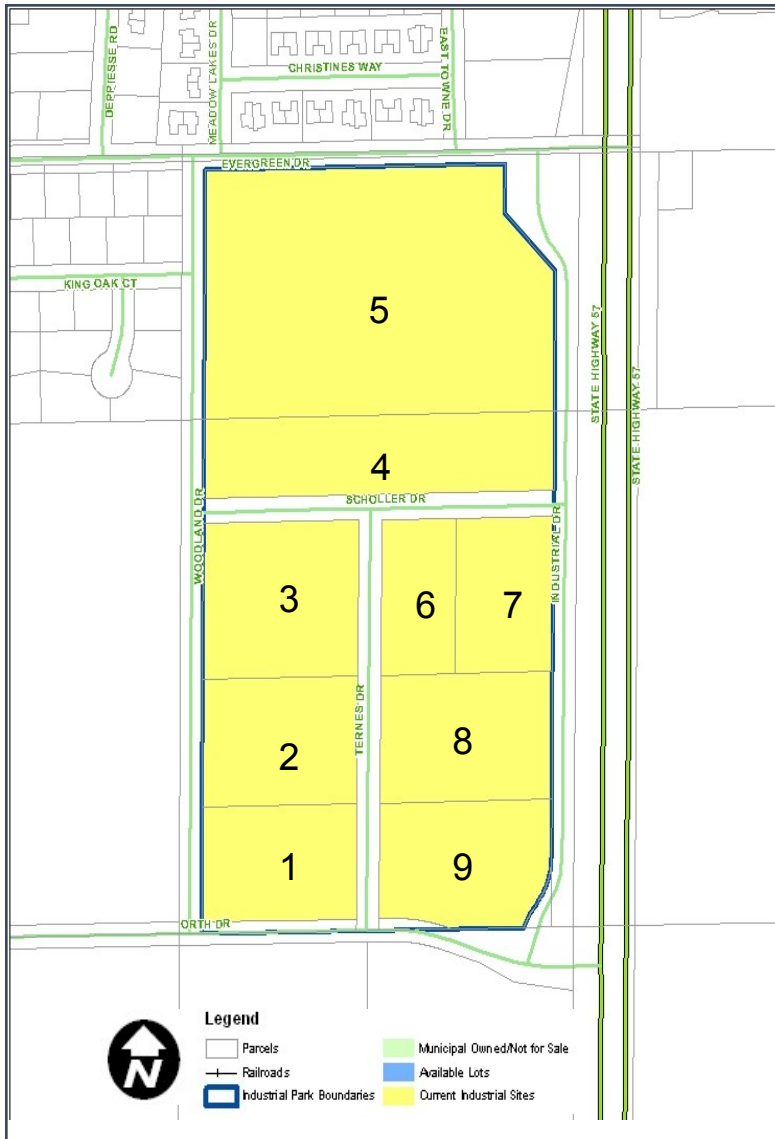

Random Lake Industrial Park, Random Lake, WI BUSINESS PARK PROFILE

PROPERTY OWNERS

1. Chem-Tech International Inc.
2. Schu Industries
3. Schu Industries
4. Times Printing
5. Times Printing
6. AJS & Associates Inc.
7. AJS & Associates Inc.
8. Bertram Studios and Bertram Wire-less
9. Kiefer Corporation

NOTES

The park consists of about 45 acres all of which have been purchased by private parties. 5-acres remains for sale from a private individual. Adjacent lands are available for development.

VILLAGE OF RANDOM LAKE

The Village of Random Lake is a quaint Village located along State Highways 57 and 144. Located on the southern border of Sheboygan County, allows quick access to the Milwaukee Metropolitan Area.

VILLAGE CONTACT INFORMATION

96 Russell Drive, PO Box 344
Random Lake, WI 53075-0344
(920) 994-4852
www.randomlake.org