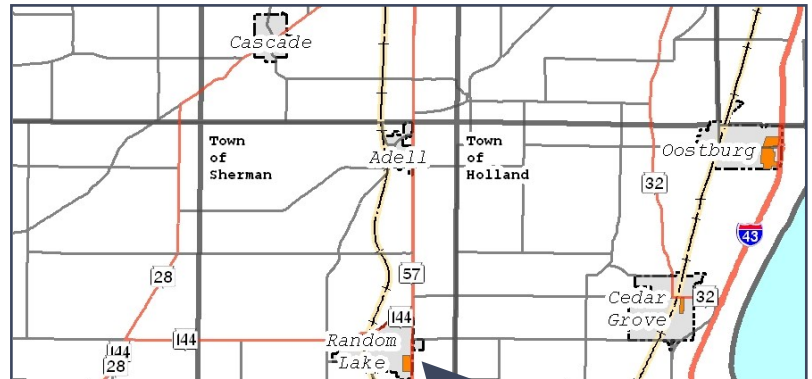

Random Lake Industrial Park, Random Lake, WI **BUSINESS PARK PROFILE**

The Village of Random Lake Industrial Park is approximately 45 acres and all of the parcels are privately owned. This park is conveniently located adjacent to State Highway 57. This Park is home to Times Printing, Schu Industries, and a few other businesses. This location is ideal, as it is only 30 miles from Milwaukee.

Rail Serviced..... WSOR
Distance..... 1/2 Mile

UTILITIES

Water..... Municipal
Sewer..... Municipal
Electricity..... We Energy
Natural Gas..... We Energy
Telecom..... Verizon

PROVIDERS

SHEBOYGAN COUNTY

Sheboygan County, Wisconsin is located between Green Bay and Milwaukee, with a direct connection to Chicago. This region is home to many world-renowned corporations, and if you ask them why their headquarters and facilities are located in Sheboygan County, Wisconsin they will tell you this a great place to do business and employees work ethic stands heads and shoulders above the rest.

The Village of Random Lake is a quaint Village located along State Highways 57 and 144. Located on the southern border of Sheboygan County, allows quick access to the Milwaukee Metropolitan Area.

VILLAGE CONTACT INFORMATION