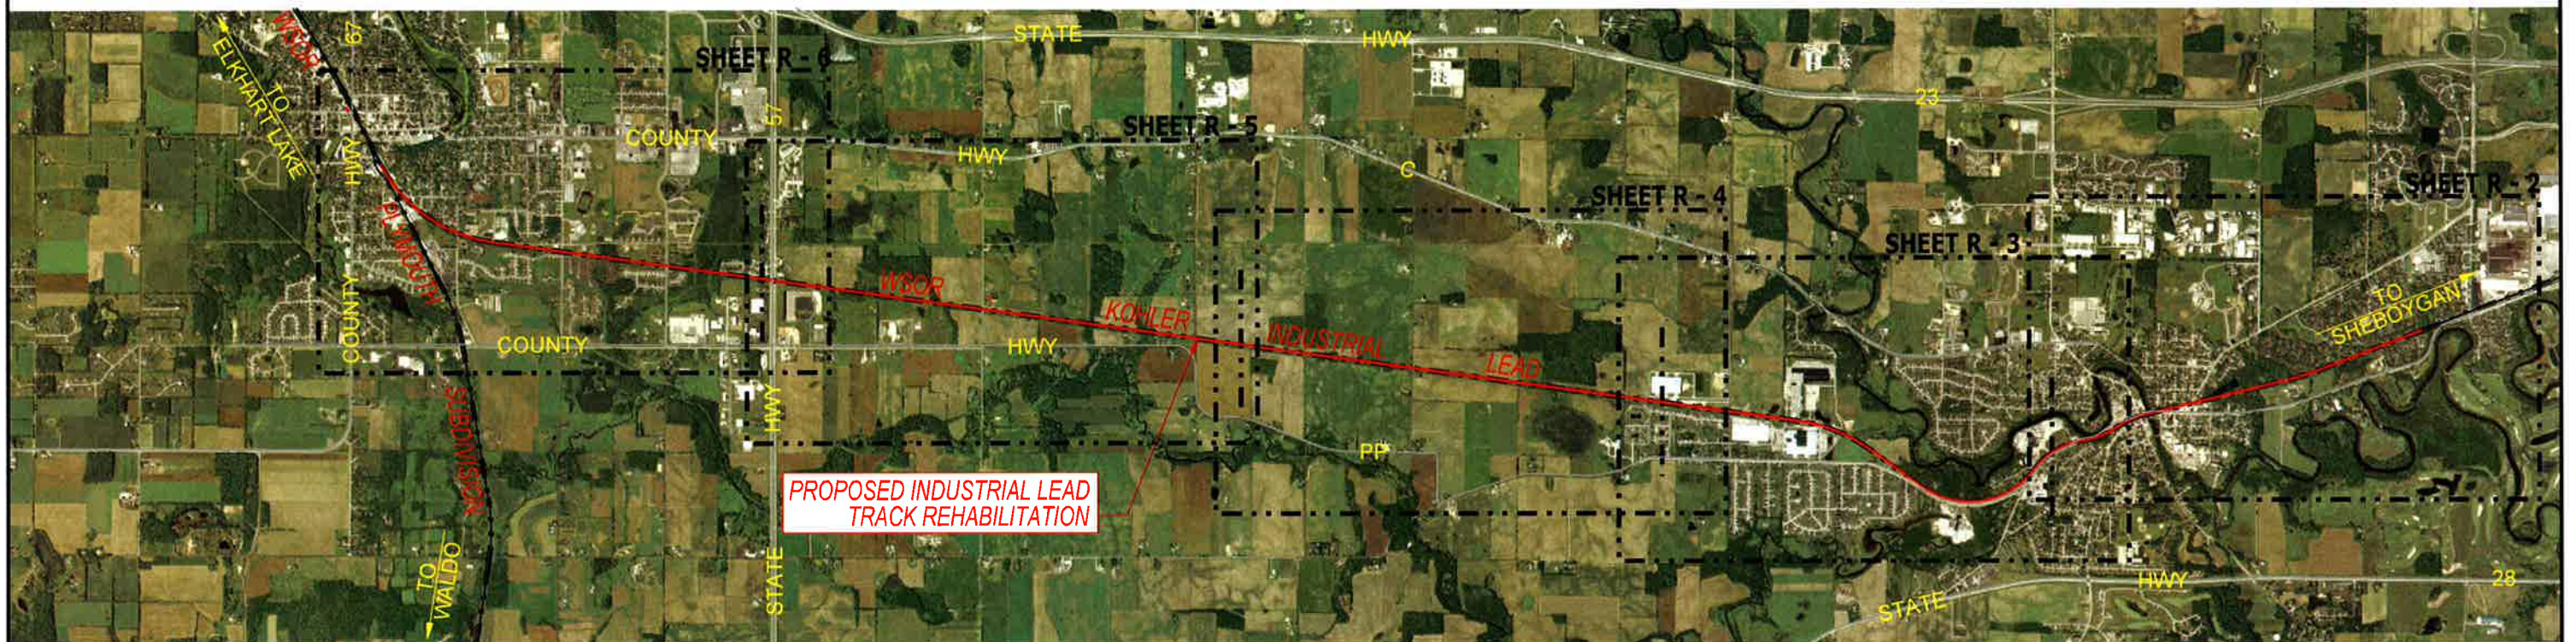

RAILROAD REHABILITATION DRAWINGS

PLYMOUTH TO SHEBOYGAN FALLS
SHEBOYGAN COUNTY, WISCONSIN

Vicinity Map

VIA RAIL
LOGISTICS, LLC
550 W34326 Ridgeway Drive
Dousman, Wisconsin 53118
phone: 414.405.7682
fax: 925.403.5334

PRELIMINARY TRACK PLAN

TRACK REHABILITATION PROJECT
SHEBOYGAN COUNTY, WISCONSIN

DATE: 10/28/2011 BY: VIA RAIL SHEET: R-1 of 6